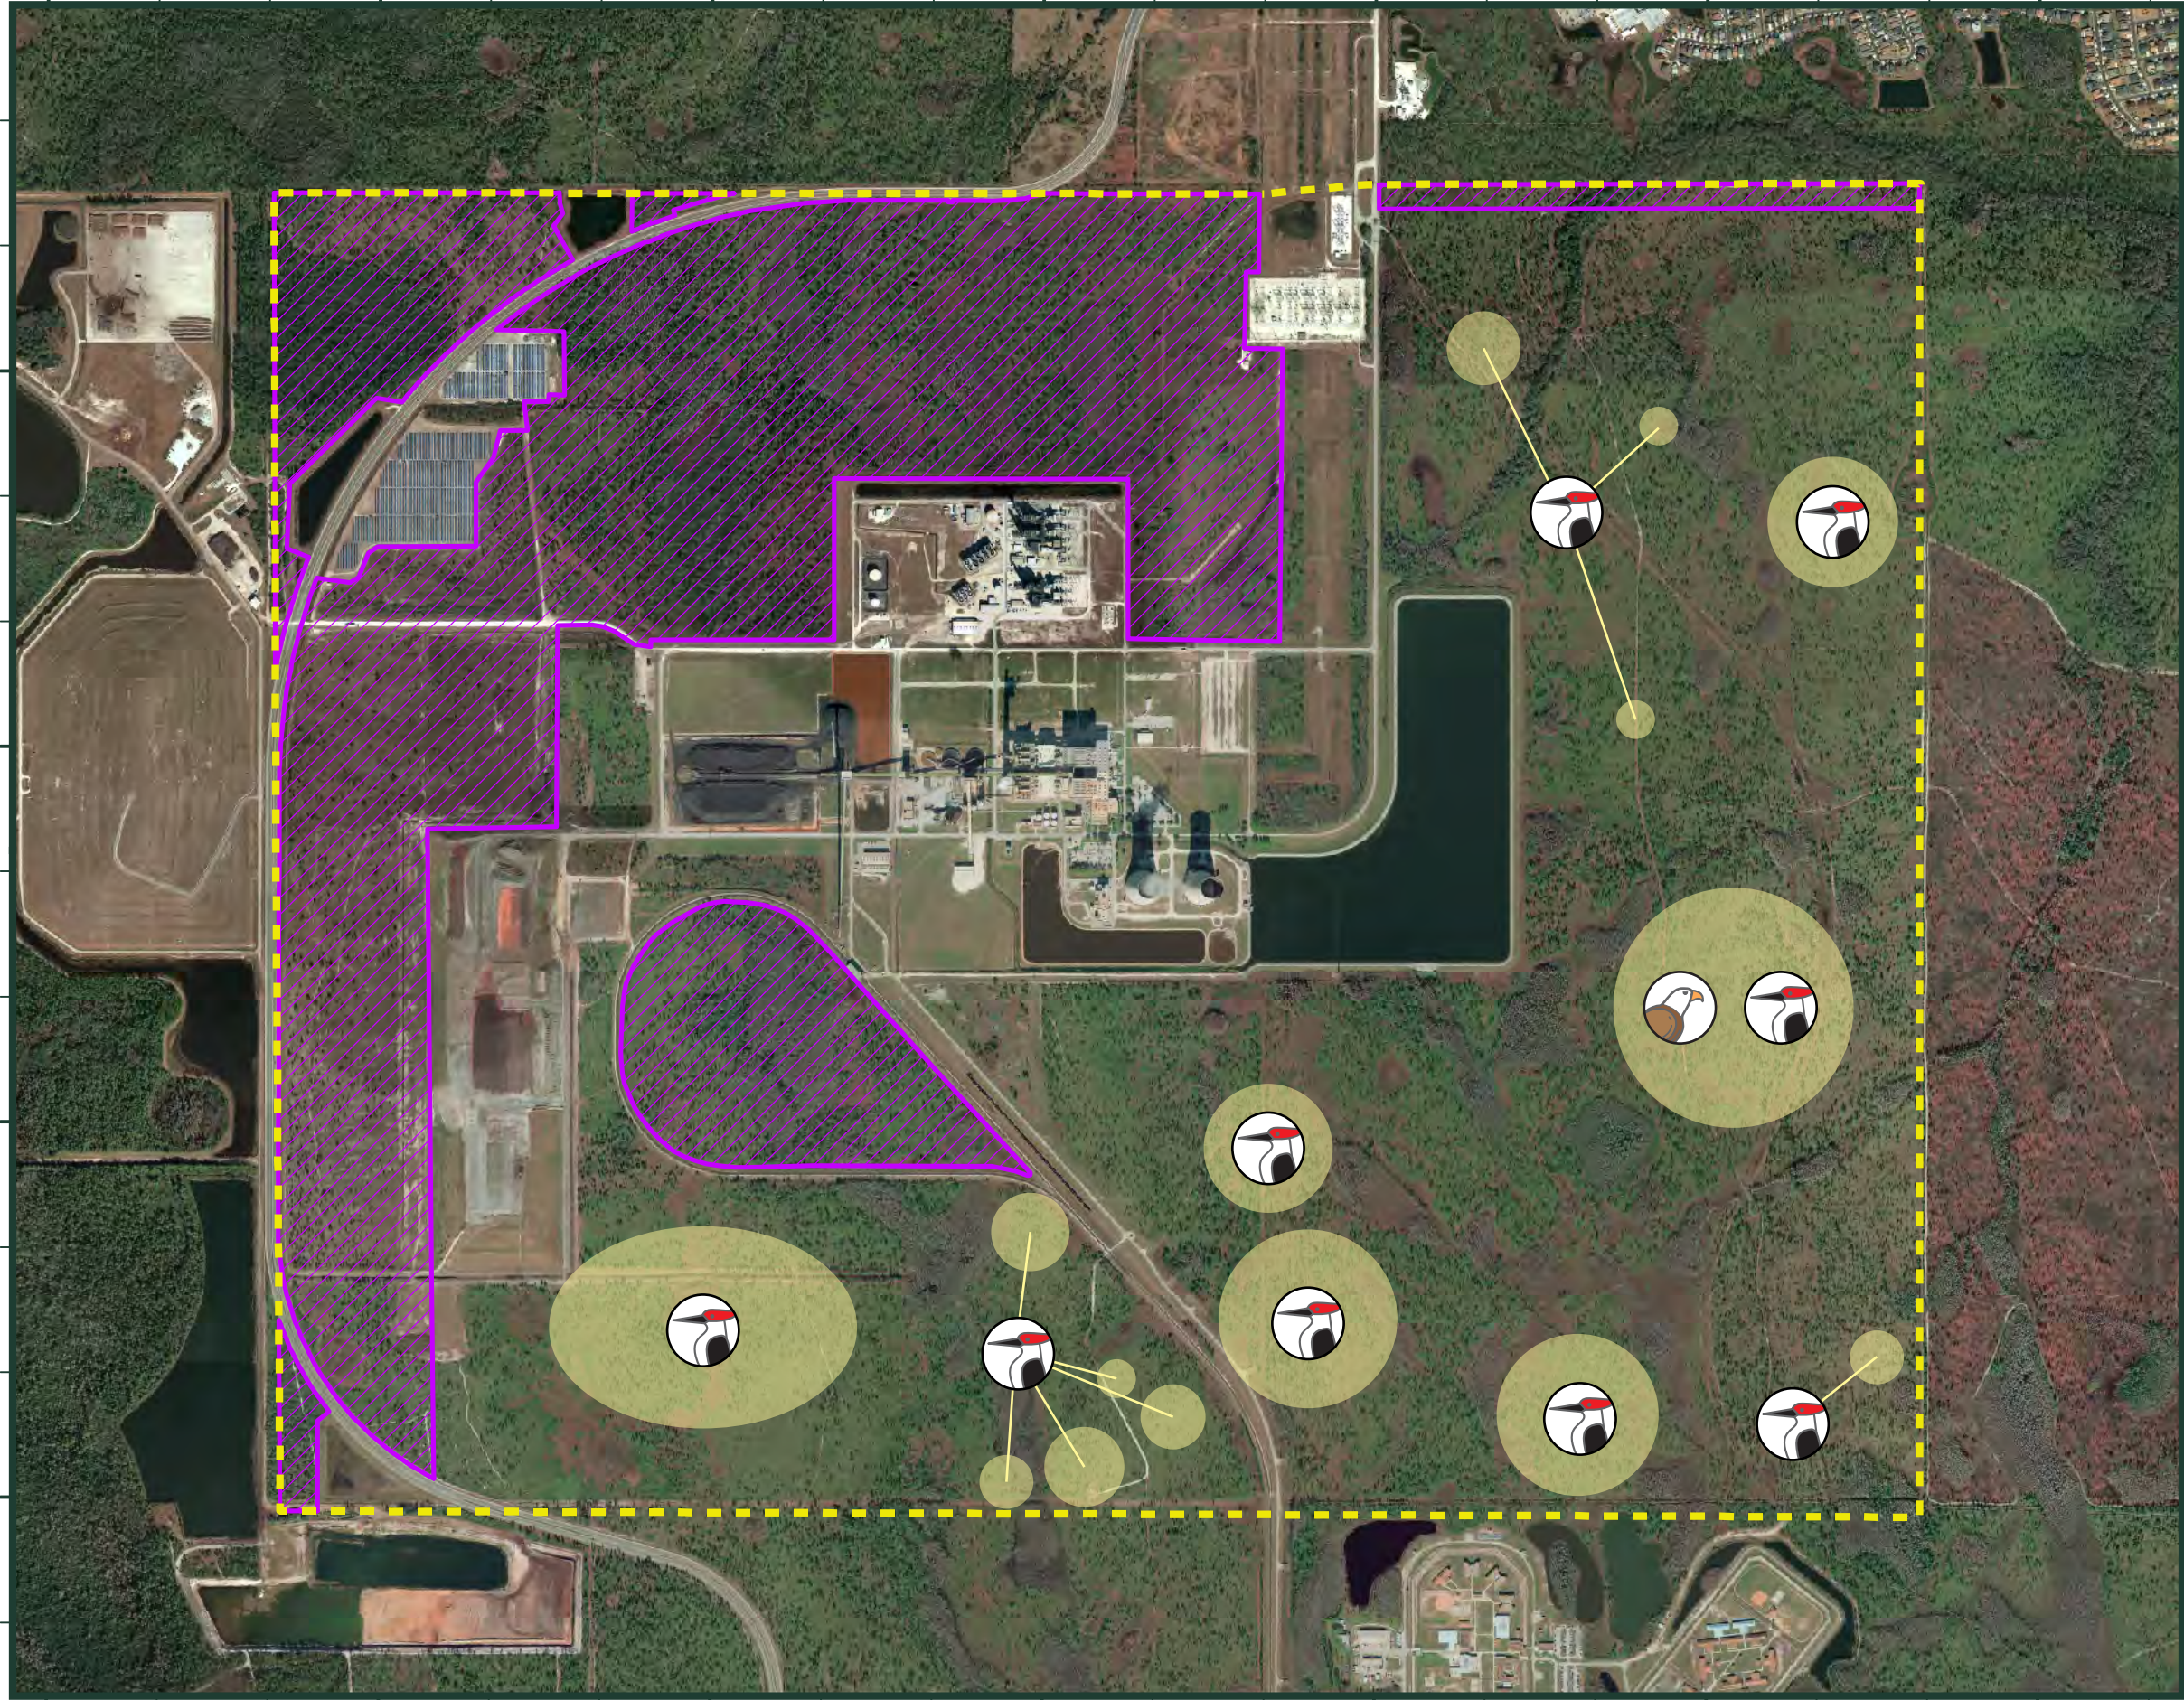

81°11'30"W 81°11'0"W 81°10'30"W 81°10'0"W 81°9'30"W 81°9'0"W 81°8'30"W

28°29'30"N  
28°29'0"N  
28°28'30"N  
28°28'0"N

81°11'30"W 81°11'0"W 81°10'30"W 81°10'0"W 81°9'30"W 81°9'0"W 81°8'30"W

**Legend**

-  Preliminary Property Boundary
-  Potential Supplemental Planting Areas (~859 acres)

**Legend**

-  Eagle Nest
-  Red Cockaded Woodpecker Habitat